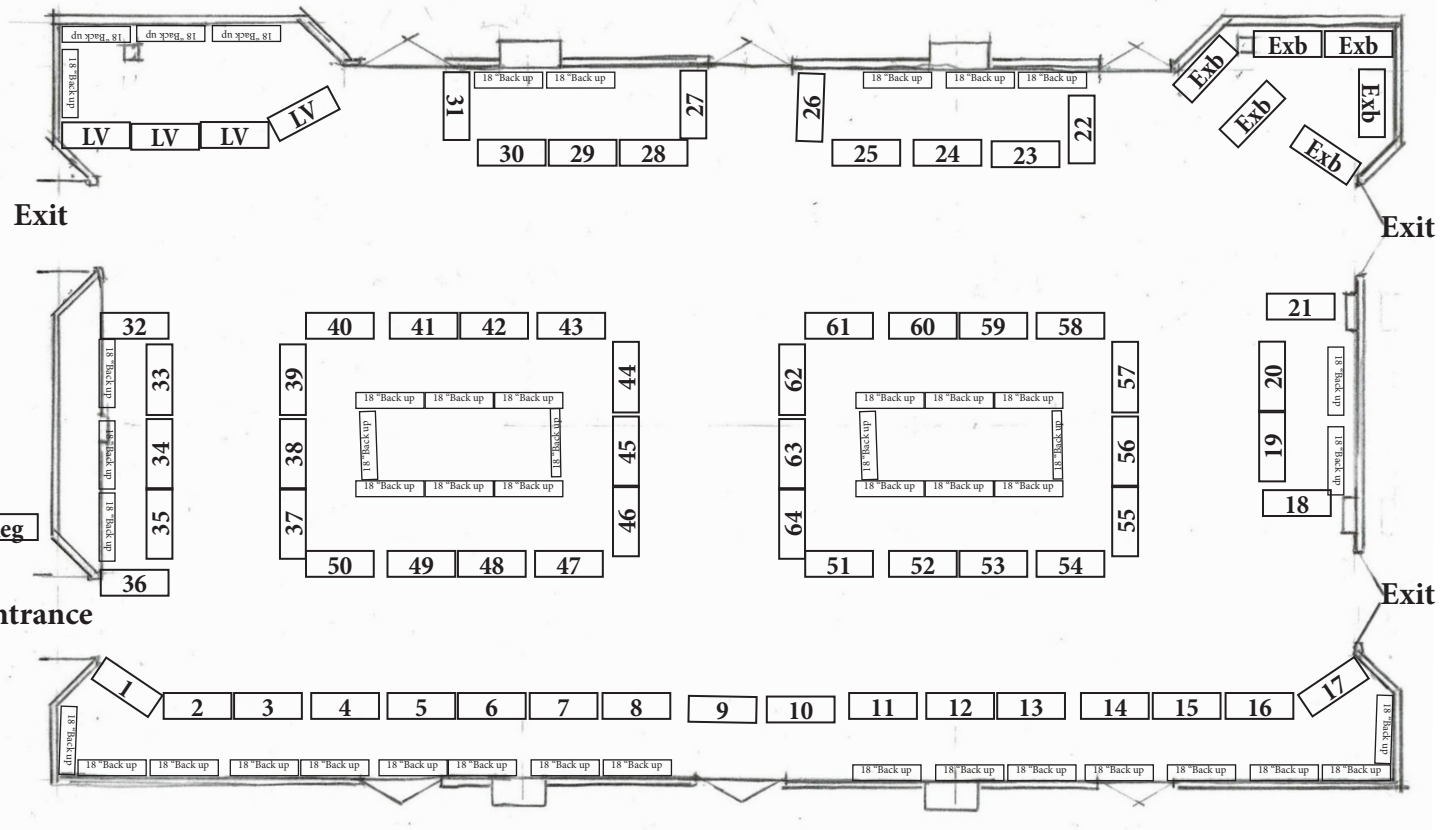

Bourse Room Stats

Dealer tables: 64 - 6' x 36"

6 Exhibit tables 6'x30"

5 Lot Viewing 8', tables 6'x30"

All back-up tables 6'x18"

**EAC 2026
CONVENTION**
Sheraton Charlotte
Airport Hotel

3315 Scott Futrell Dr
Charlotte NC
28208

April 29 - May 3, 2026

Bourse Room Plan

Not to Scale

Revised 10-2-25

Designed by #781